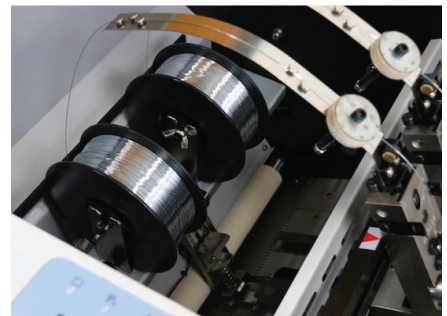

# PT 33SF Stitch Folder

## KEY FEATURES:

- 2 high Deluxe stitching heads
- Easy- adjust stitch length
- Optional feeder and face trimmer available
- Keypad programming and LCD readout with job presets
- Handles digital and offset prints
- Side and rear edge jogging to ensure precise registration
- Up to 25 sheets at 80gsm
- Adjustable stitch position

Paper weight/thickness	70gsm-250g/0.07-0.23mm
Stitch speed (A4)	2000 books per hour
Feeding type	Manually feed *optional sheet feeder
Feeding angle	30°
Stitch type	Flat and saddlestitch
Stitch thickness	2-25sheets (80gsm)
Stitch wire specifications	26#/0.55mm
Stitch fold accuracy	±0.5mm
Fold Type	Knife Fold
Power supply	110V-120V ,50/60Hz, 20A