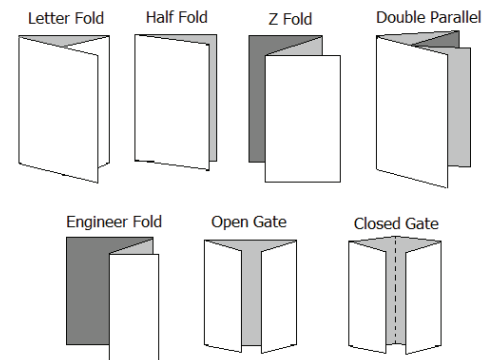

PT 33IKF

Independent Knife Folder

KEY FEATURES:

- Fold speeds of over 7000 sheets per hour
- Fold paper from 150 to 350 GSM
- Place in line with PT 335A Plus for full automation with no creasing limitations
- Self adjusting automated smart delivery
- Three years parts electronics warranty
- Automated, or manual set up for custom jobs
- Fold bypass for creasing/perfing only without moving the machines

<i>Electrical</i>	110V, 50/60 Hz, 15A
<i>Paper Weight</i>	150- 350 gsm
<i>Minimum Output Size</i>	5.5" x 6"
<i>Maximum Output Size</i>	13" x 22"
<i>Speed</i>	Over 7,000 sph (8.5" x 11" half fold inline with Graphic Whizard PT 335A Plus Multi)
<i>Setup</i>	Automated with select GW creasers or Touch screen
<i>Fold Types</i>	7 preset folds and manual programming
<i>Feed</i>	Non- operator side register belt